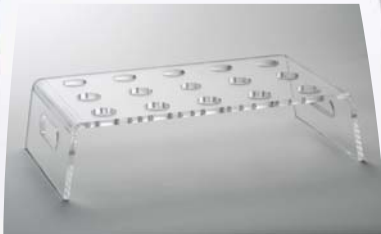

Champ Tray 15 Clear

18.5 x 9.5 x 5" h
3 Trays / Master